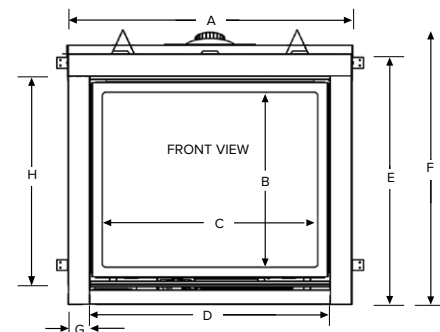

Porcelain Reflective Liner

Glass Tray – with the following media choices: Contemporary Rock, Driftwood Set, Decorative Stones and Decorative Ember Glass (Glacier Ice, Cobalt Blue, Black, Bronze and White)

Log Sets – Three choices of Log Sets – Ten Piece Split Oak Log Set, Five Piece Split Oak Log Set or Four Piece Drift Wood Set.

Accent Lighting – for use with the Glass Tray

Thermostat – Wall Mount Millivolt Thermostat or Programmable Thermostat

Remote Controls – Thermostat on/off, Thermostat on/off modulating, Thermostat on/off modulating and fan control.

Model	Height		Front Width		Depth	
	Actual	Framing	Actual	Framing	Actual	Framing
ZCV39	37³/₄"	37⁷/₈"	39³/₈"	39¹/₂"	18³/₈"	18¹/₂**
ZCV42	40⁷/₈"	41"	42³/₈"	42¹/₂"	18³/₈"	18¹/₂**

* dependant of finishing material used